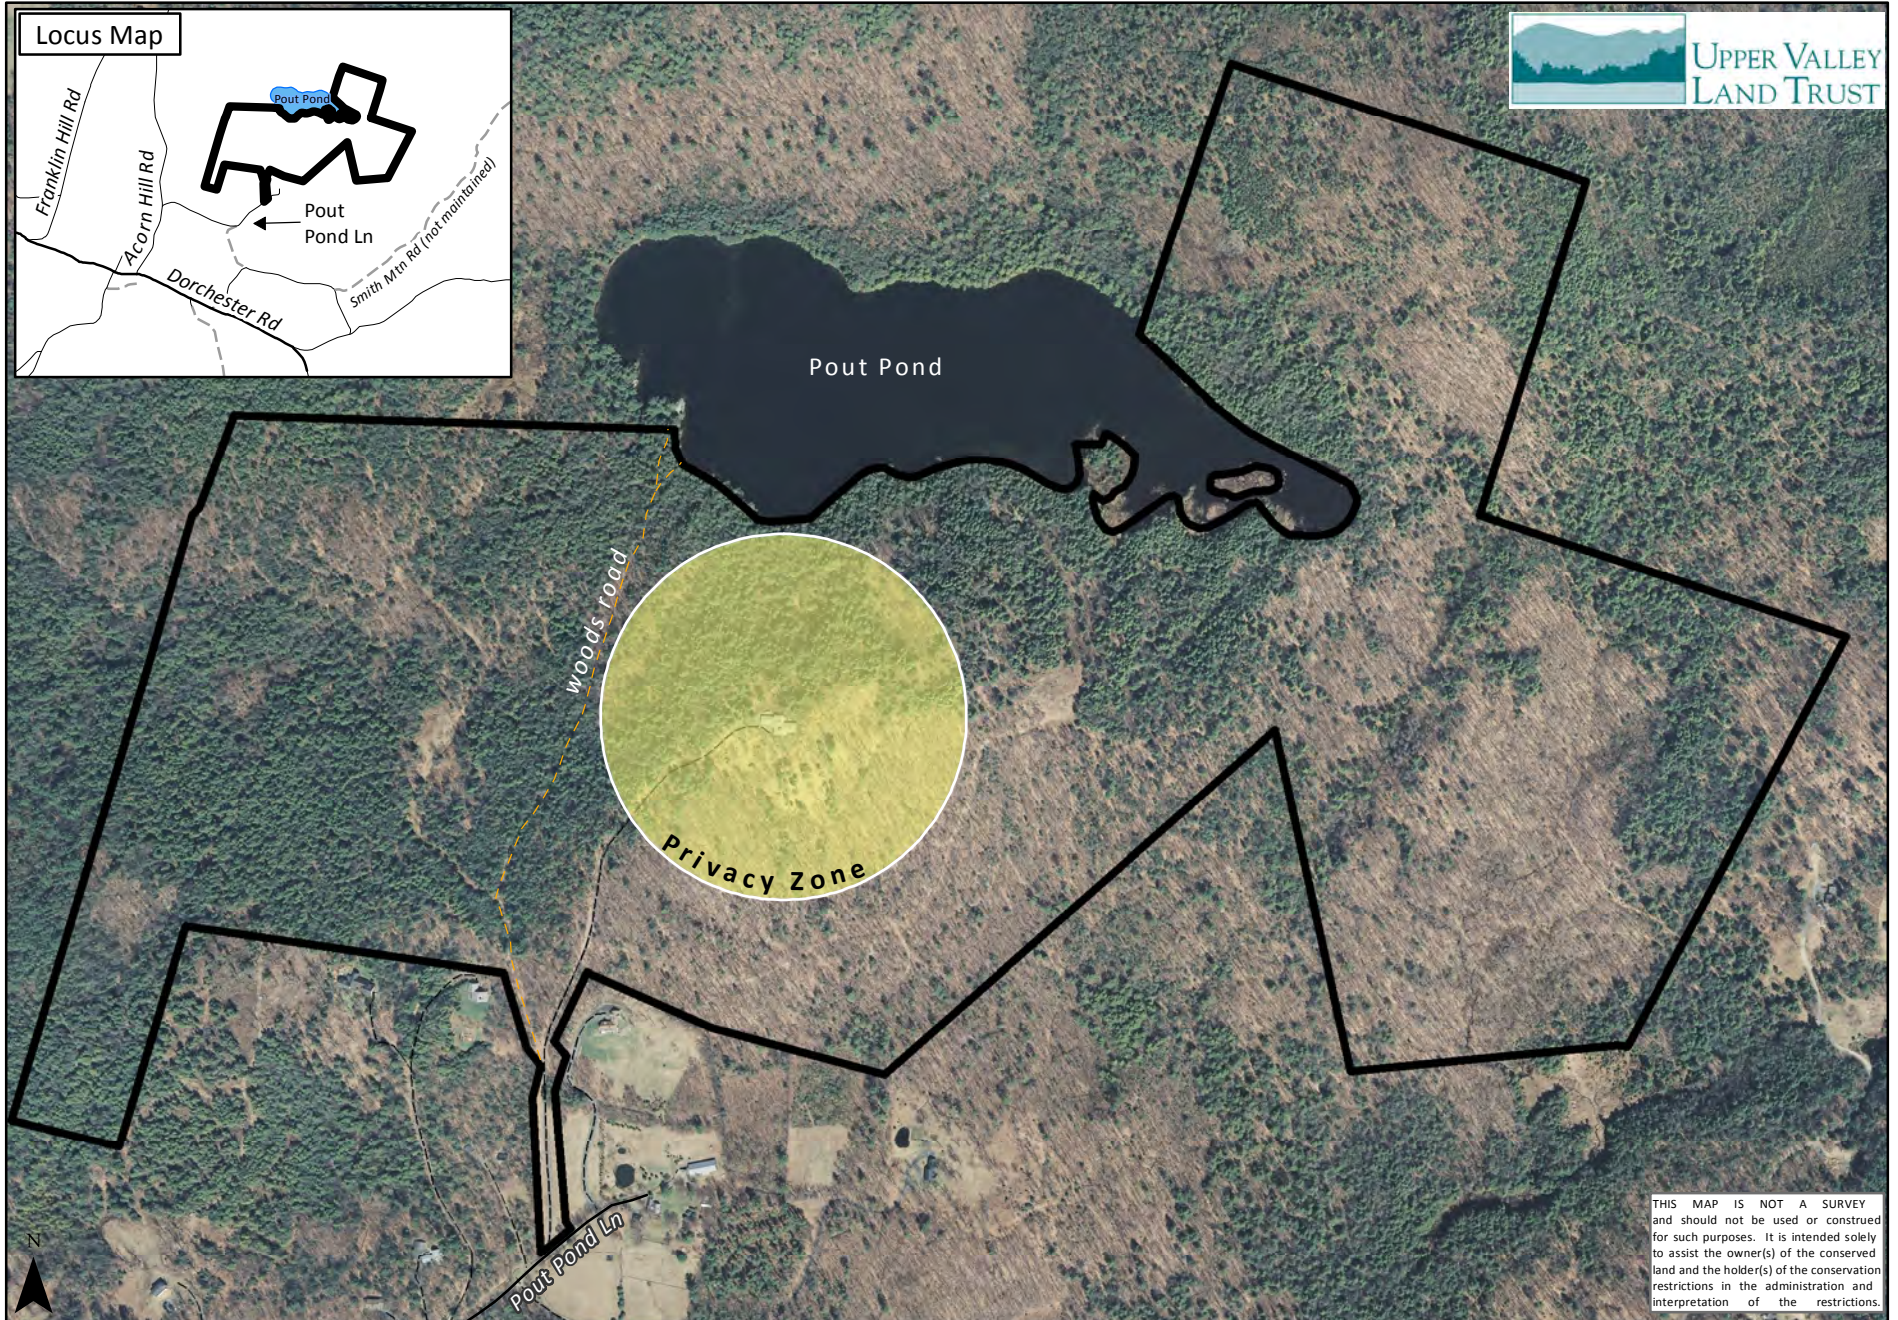

UVLT's Pout Pond Conservation Easement, Lyme, NH

THIS MAP IS NOT A SURVEY and should not be used or construed for such purposes. It is intended solely to assist the owner(s) of the conserved land and the holder(s) of the conservation restrictions in the administration and interpretation of the restrictions.

0 500 1,000 Feet

Map Scale: 1:8,500

Protected Property - 290± acres Privacy Zone

2010/2011 NAIP aerial image via WMS NH GRANIT